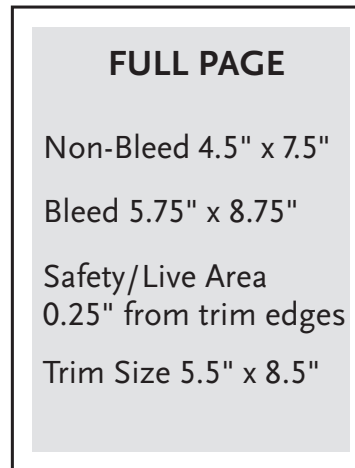

JUN 15 – AUG 5, 2018 MYSTERY

ADS DUE: MAY 18, 2018

Advertising Rates and Sizes

Inside Cover	\$1,000
Full Page	\$775
1/2 Page (vertical or horizontal)	\$450
1/4 Page.....	\$350

all ads are full color

File Requirements