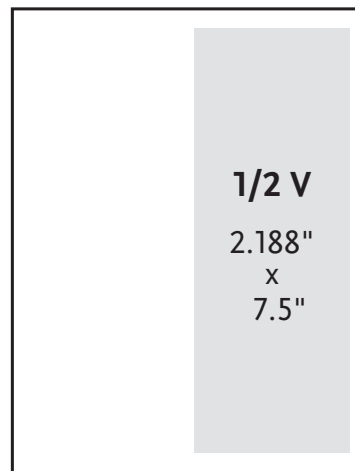

JUN 15 – AUG 5, 2018 MYSTERY

ADS DUE: MAY 18, 2018

Advertising Rates and Sizes

Inside Cover	\$1,000
Full Page	\$775
1/2 Page (vertical or horizontal)	\$450
1/4 Page.....	\$350

all ads are full color

File Requirements