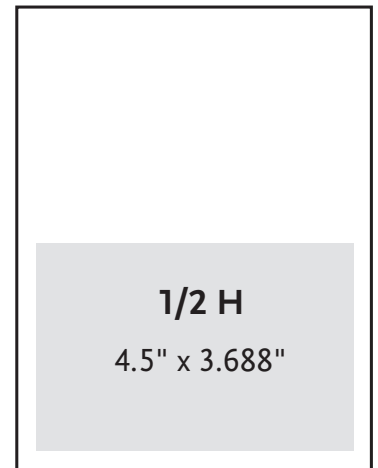

JUN 15 – AUG 5, 2018 MYSTERY

ADS DUE: MAY 18, 2018

Advertising Rates and Sizes

Inside Cover	\$1,000
Full Page	\$775
1/2 Page (vertical or horizontal)	\$450
1/4 Page.....	\$350

all ads are full color

File Requirements