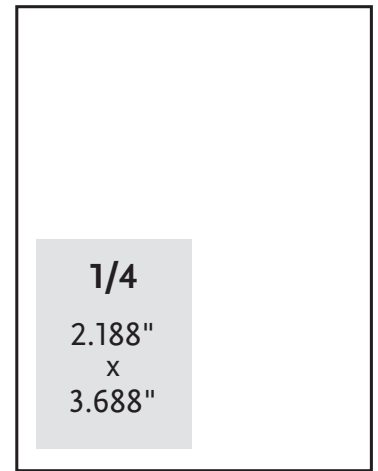

JUN 15 – AUG 5, 2018 MYSTERY

ADS DUE: MAY 18, 2018

Advertising Rates and Sizes

Inside Cover	\$1,000
Full Page	\$775
1/2 Page (vertical or horizontal)	\$450
1/4 Page.....	\$350

all ads are full color

File Requirements